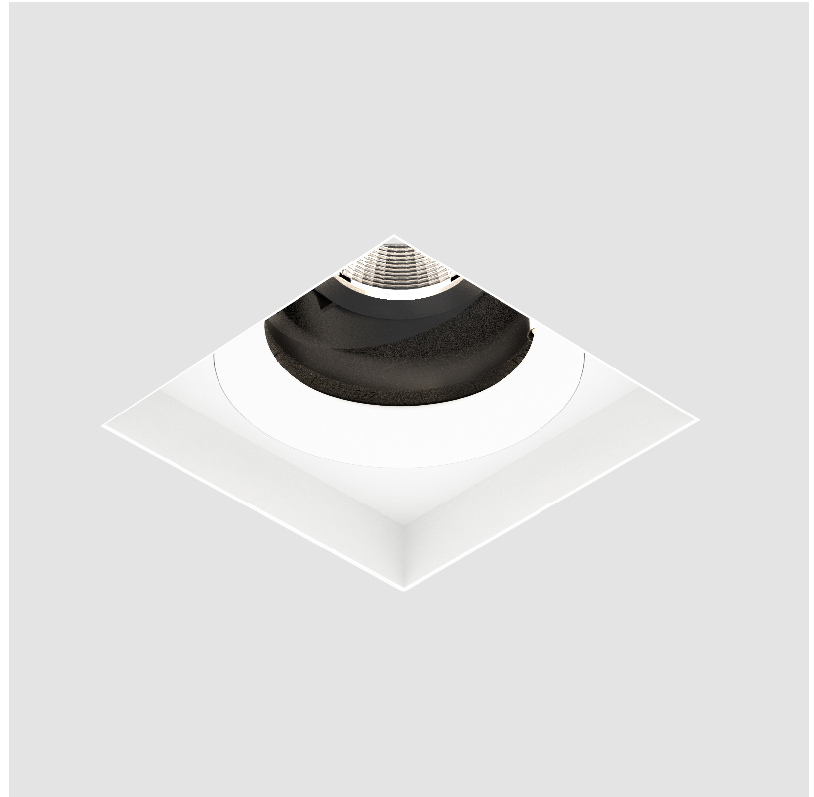

BIONIQ SQUARE ADJUSTABLE TRIMLESS

A35530-

base number Finishes (Diamond) Finishes (Triangle) Ceiling Thickness Reflector Options

- To build a product code in our configurator select the specify button on the base model # product page
- To build a manual product code on this datasheet choose from the options listed below in blue font and add the suffix to the base model #

GENERAL

Series: Bioniq
 Subseries: Bioniq Square Adjustable
 Brand: Prolicht
 Division: Architectural
 Mounting Type: Trimless
 Mounting Location: Ceiling
 Subcategory: Downlight

PHYSICAL

Shape: Square
 Length (mm): 106
 Length (in): 4 ³/₁₆
 Width (mm): 106
 Width (in): 4 ³/₁₆
 Height (mm): 134
 Height (in): 5 ¹/₄
 Ceiling Thickness (mm): 10 / 12.5 / 15 / 25
 Ceiling Thickness (in): 3/8 or 1/2 or 9/16 or 1
 Min. Recessing Depth (mm): 150
 Min. Recessing Depth (in): 5 ⁷/₈
 Light Distribution: Adjustable / Downlight
 Weight (kg): 0.64
 Weight (lbs): 1.41
 Fixture Finish: SSR / BKV / CWI / CRY / HAB / UFT / ITA / RUA / FTG / MYG / LOD / PUS / FRO / FUP / KIA / POP / BLS / SPG / MEY / GOH / GUM / CHC / COM / ABZ / JAG / OBR / MOS / ROR
 Fixture Material: Aluminum Die Cast
 Cut-out Measurements: 120mm / 4 3/4" x 120mm / 4 3/4"
 Upon Request: Unique Ceiling Thickness

LED

Number of LEDs: 1
 Max. Delivered Lumen (lm): 770
 Nominal Lumen (lm): 1140
 CRI: >90 CRI
 Lamp Life (hrs): 50000
 Upon Request: RGB-W Tunable White Special Color Temperature Special LED

OPTICAL

Reflector°: 20 / 40 / 60
 Adjustability: Rotational 355°; Tilt 30°
 Upon Request: Special Beam Angles

BIONIQ SQUARE ADJUSTABLE TRIMLESS

A35530-

PROJECT

TYPE

SPECIFIER

QUANTITY

DATE

BIONIQ SQUARE ADJUSTABLE COMFORT TRIMLESS